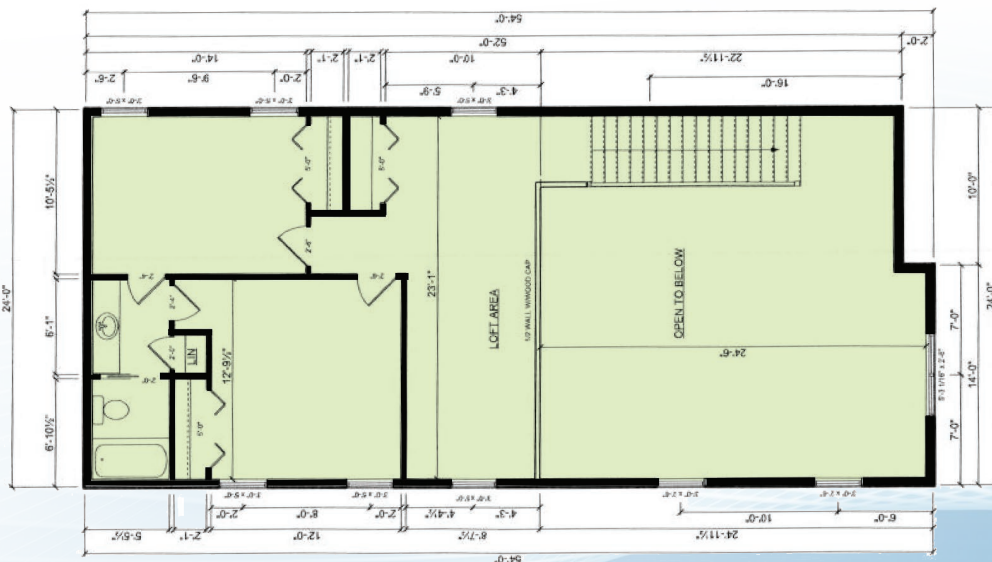

THE LOFT

LOT 411

TWO STORY
 DIMENSIONS: 24' X 84'
 SQUARE FOOTAGE: 2007
 BEDROOMS: 3
 BATH: 3

MAIN FLOOR

SECOND FLOOR