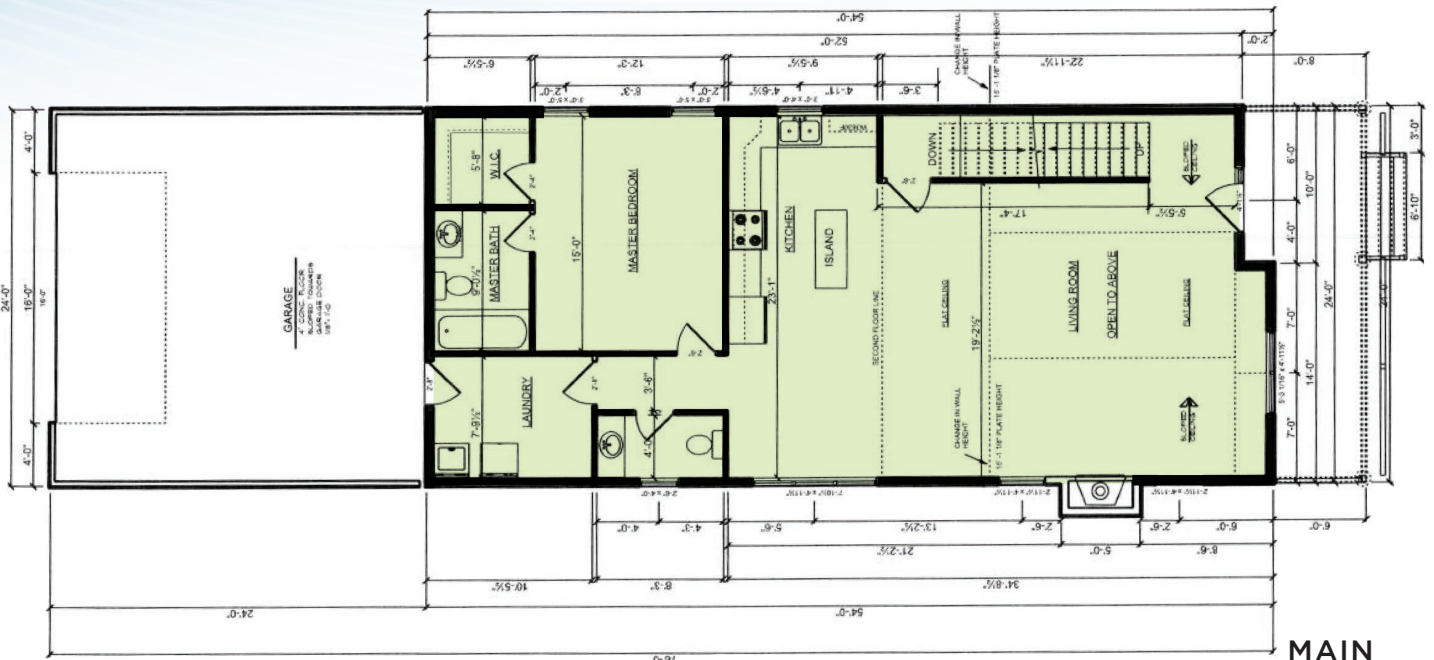

THE LOFT

LOT 411

TWO STORY
 DIMENSIONS: 24' X 84'
 SQUARE FOOTAGE: 2007
 BEDROOMS: 3
 BATH: 3

MAIN FLOOR

SECOND FLOOR