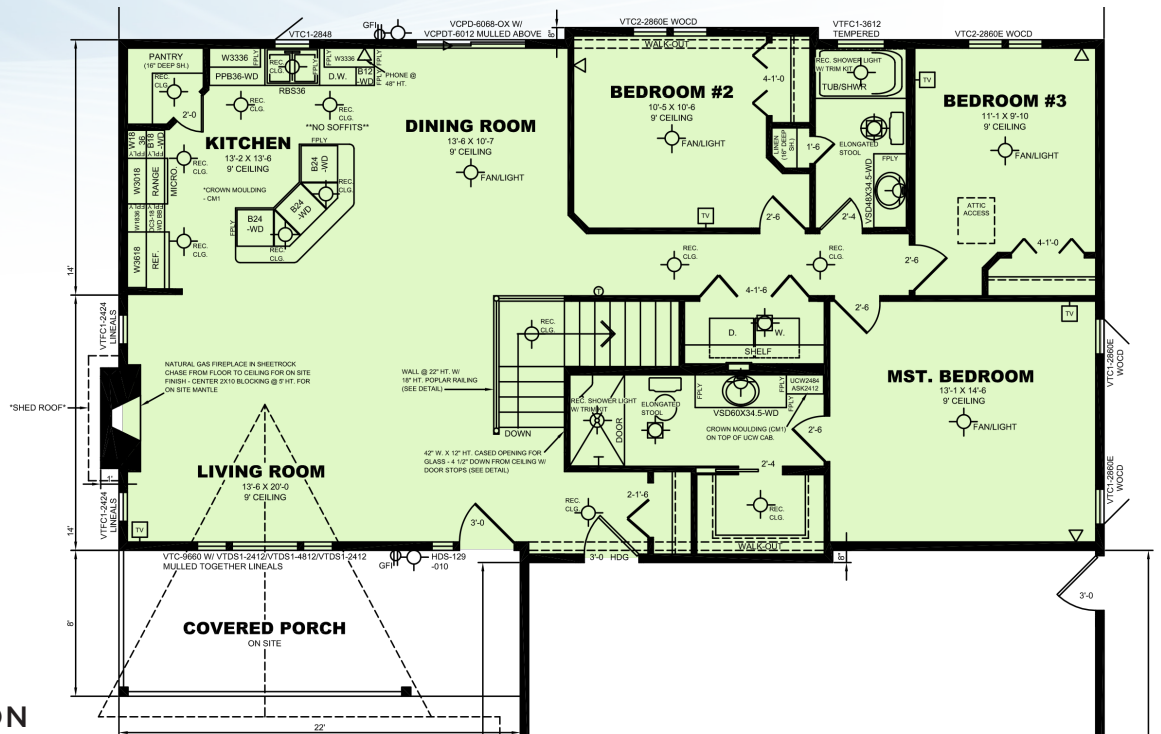

# SPRUCE HOLLOW

RAMBLER

DIMENSIONS: 28' X 52'

SQUARE FOOTAGE: 1456

BEDROOMS: 3

BATH: 2