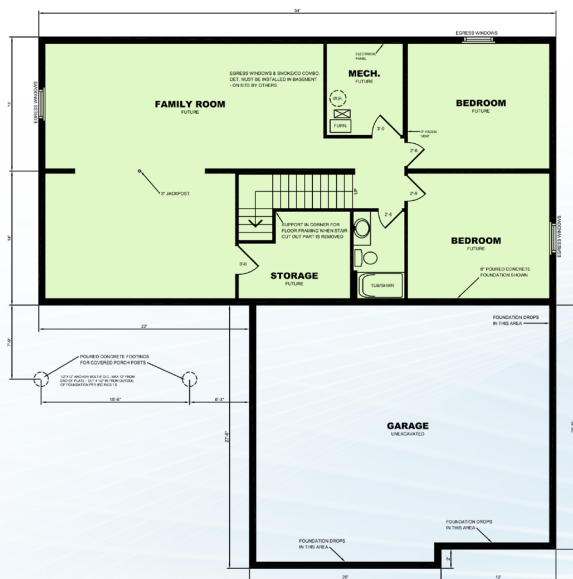

600 4th Street Suite 815 | Sioux City, IA 51101
Showroom | 801 G. Street | South Sioux City, NE 68776 | 402.412.2462