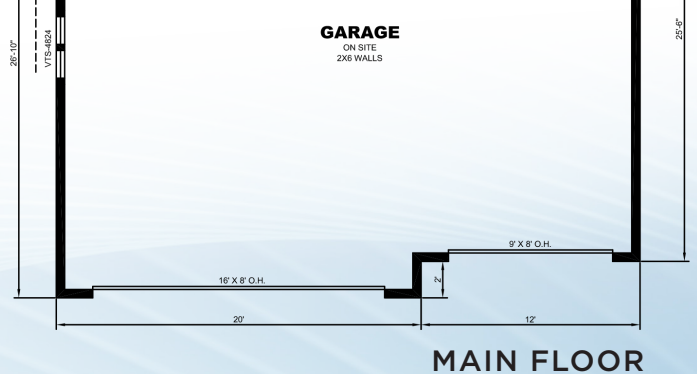

600 4th Street Suite 815 | Sioux City, IA 51101
Showroom | 801 G. Street | South Sioux City, NE 68776 | 402.412.2462