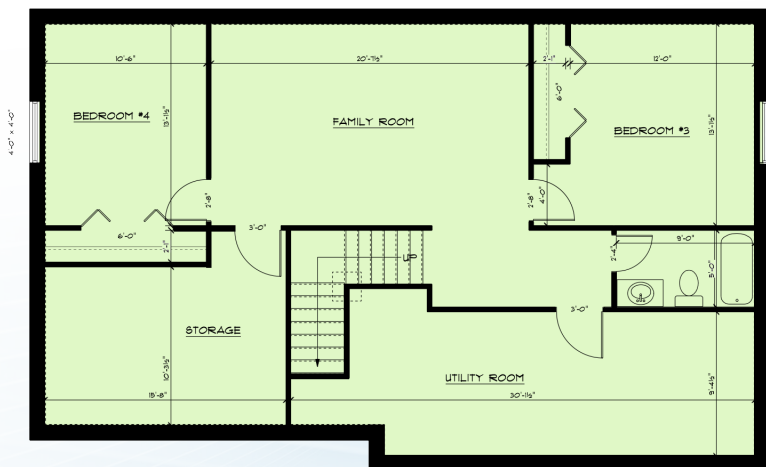

BLACK HILLS SPRUCE

RAMBLER

DIMENSIONS: 30' X 48'

SQUARE FOOTAGE: 1,425

BEDROOMS: 3

BATH: 2

LOWER LEVEL OPTION

600 4th Street Suite 815 | Sioux City, IA 51101
 Showroom | 801 G. Street | South Sioux City, NE 68776 | 402.412.2462