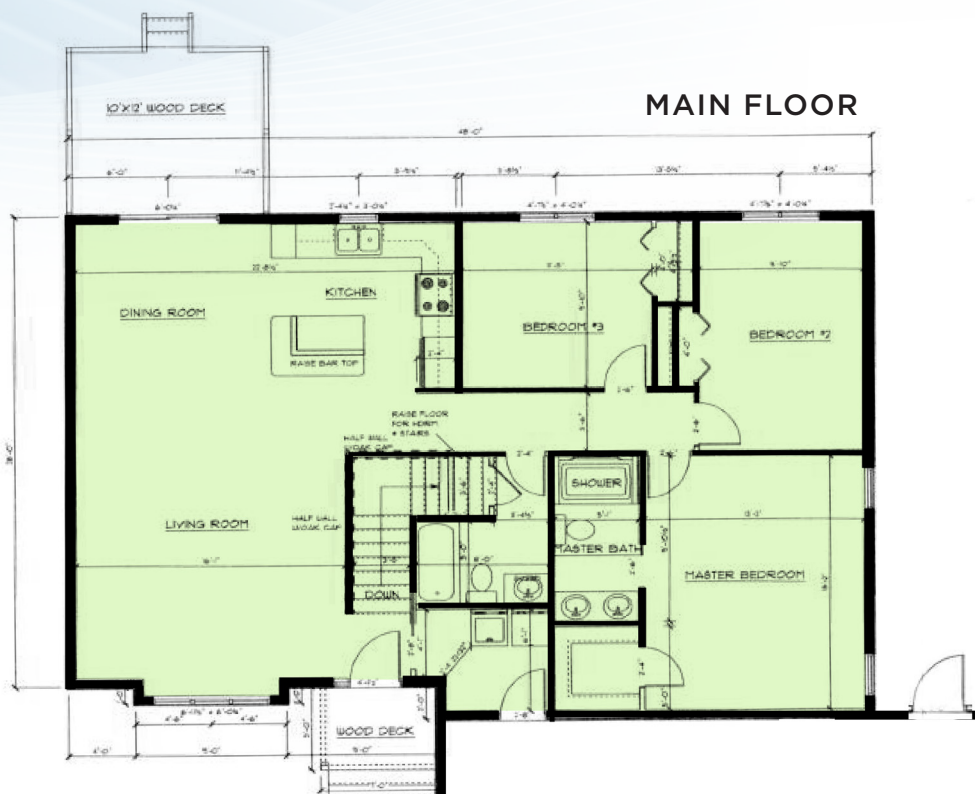

BLACK HILLS SPRUCE

RAMBLER

DIMENSIONS: 30' X 48'

SQUARE FOOTAGE: 1,425

BEDROOMS: 3

BATH: 2

LOWER LEVEL OPTION

600 4th Street Suite 815 | Sioux City, IA 51101
 Showroom | 801 G. Street | South Sioux City, NE 68776 | 402.412.2462